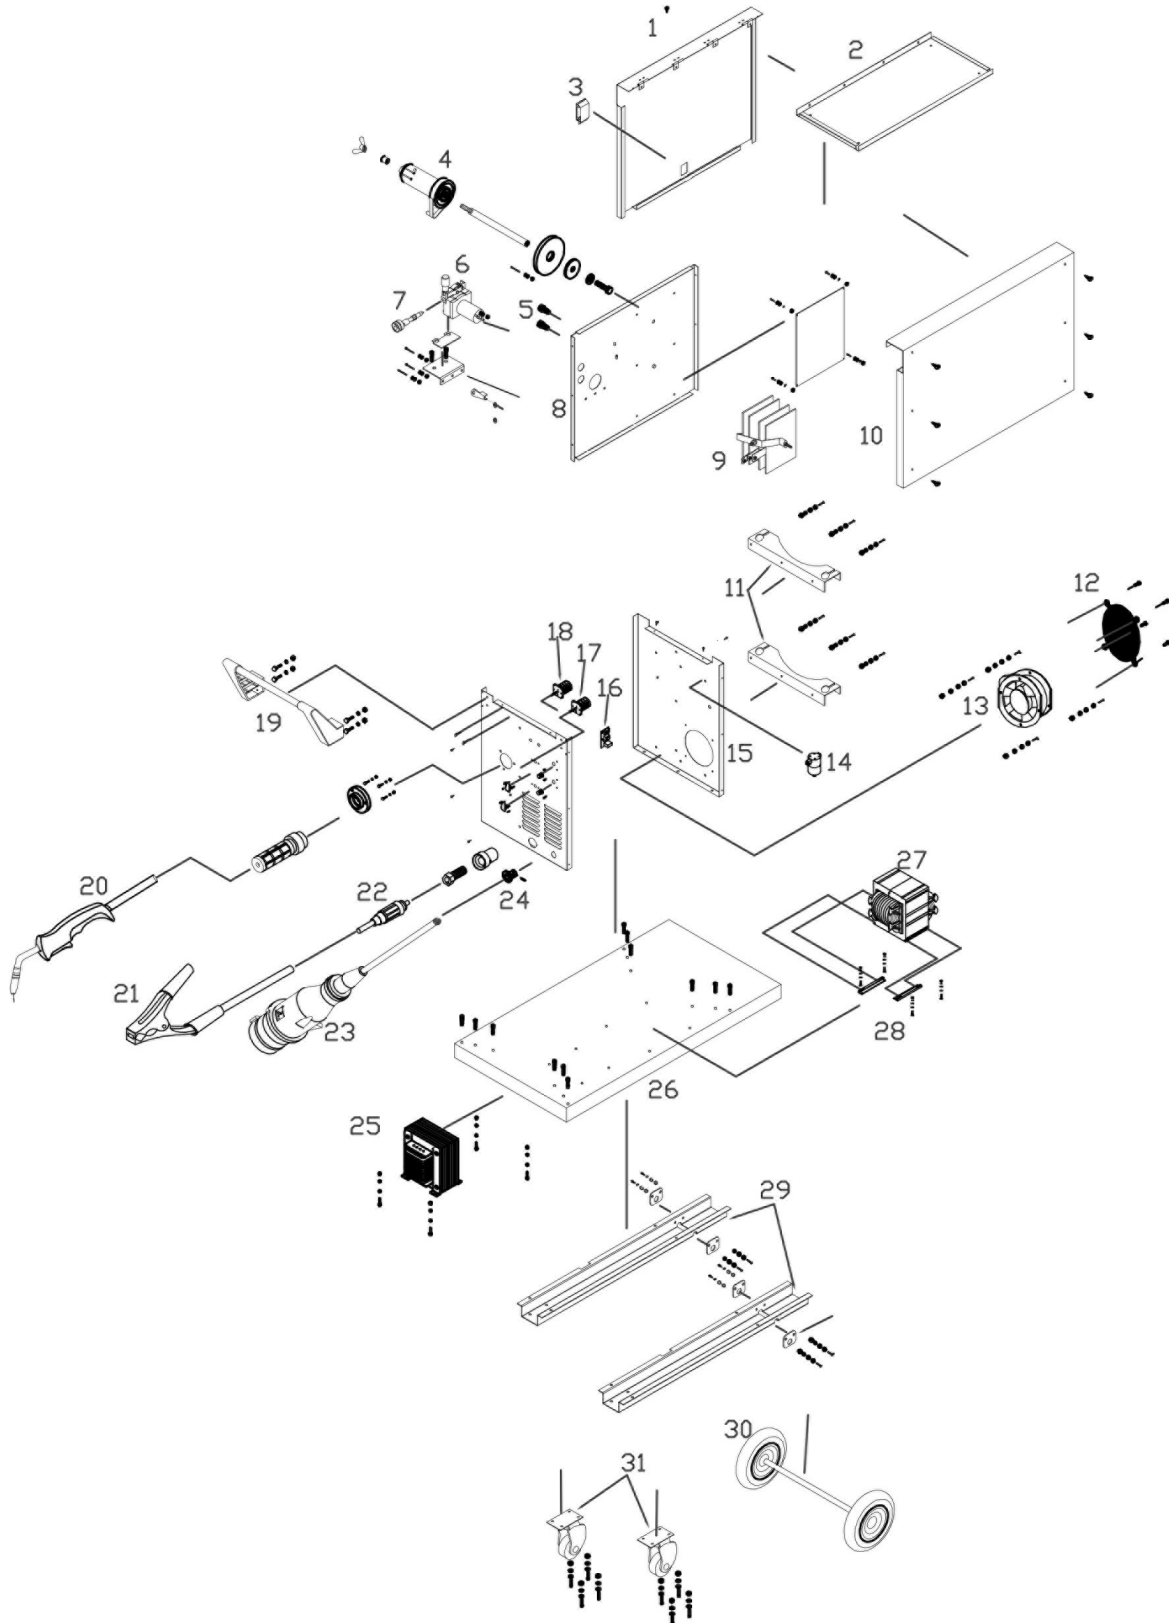

## 71094 – MW260T SPARE PARTS DRAWING

GAS/GASLESS  
**250A MIG  
WELDER**

**71094 – MW260T SPARE PARTS LISTING**

KEY No.	PART No.	STOCK No.	DESCRIPTION
1	Y-MW260T-1	79973	Right side panel
2	Y-MW260T-2	79975	Cover board
3	Y-MW190T-3	79524	Door buckle
4	Y-MW190T-4	79530	Shaft
5	Y-MW190T-5	79535	Binding post
6	Y-MW190T-6	79551	Wire feed motor
7	Y-MW190T-7	79555	Torch set
8	Y-MW260T-8	79977	Clapboard
9	Y-MW190T-9	79557	Diode bridge
10	Y-MW260T-10	79978	Left side panel
11	Y-MW190T-11	79559	Bracket of gas bottle
12	Y-MW190T-12	79560	Fan guard
13	Y-MW190T-13	79568	Fan
14	Y-MW190T-14	79573	Solenoid valve
15	Y-MW260T-15	79979	Rear panel
16	Y-MW260T-16	79986	PCB board
17	Y-MW190T-17	79582	Power switch
18	Y-MW190T-18	79583	Transfer switch
19	Y-MW190T-19	79690	Fixed handle
20	Y-MW190T-20	79819	Welding torch
21	Y-MW190T-21	79820	Earth clamp
22	Y-MW190T-22	79821	Quick connector
23	Y-MW190T-23	79822	Input power cable
24	Y-MW190T-24	79823	Anti-haul
25	Y-MW260T-25	79991	Reactance
26	Y-MW260T-26	79994	Bottom plate
27	Y-MW260T-27	79995	Transformer
28	Y-MW190T-28	79827	Transformer bracket
29	Y-MW260T-29	79998	Axle bracket
30	Y-MW260T-30	80004	Wheel (back)
31	Y-MW190T-31	79834	Universal wheel (front)

KEY No.	PART No.	STOCK No.	DESCRIPTION